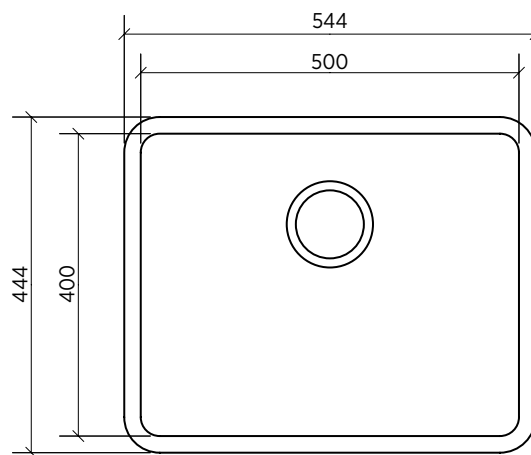

- Square lines and silk finish
- Superior rim finish, designed for abovement or undermount installation
- 1.0 mm thick premium 304 grade stainless steel
- Deep, large capacity bowls
- Easy to clean corners
- Sound deadening
- Designer basket waste

SUMMARY	Single bowl, large
ORDER CODE	SKS-KU500
WASTE	Includes basket waste
OVERFLOW	Optional overflow kit available
BOWL SIZE	500 x 400 mm, 200 mm deep
CAPACITY	40 litres
ACCESSORIES	A variety of accessories is available.

200 mm deep

SEIMA

bathroom | kitchen | laundry

seima.com.au

Please note

- All measurements are in millimetres.
- Always use the actual product to verify cutout.
- Specifications may vary without notice as part of our continuous improvement practices.